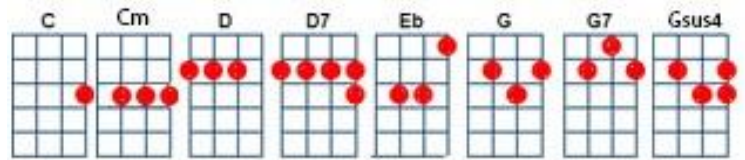

# Buddy Holly Medley: Artist: Buddy Holly

key: G,

writer: Buddy Holly, Jerry Allison, Norman Petty, Sonny West, Bill Tilghman and Norman Petty,

(Intro) G

G If you knew C Peggy Sue G then you'd know why G7 I feel blue  
Without C Peggy, my Peggy G Sue C G  
Oh well I D love you gal, yes C love you Peggy G Sue C G D

G I love you C Peggy Sue G oh how my heart G7 yearns for you  
Oh C Peggy, my Peggy G Sue C G  
Oh well I D love you gal, yes I C want you Peggy G Sue C G D

G Peggy Sue, Peggy Sue, Eb (Cm) pretty, pretty, pretty, pretty, G Peggy Sue  
Oh C Peggy, my Peggy G Sue C G , Oh well I D love you gal,  
and I C need you Peggy G Sue C G (STOP) – No pause, straight into

G The way you dance and hold me tight, the way you kiss  
and G7 say goodnight, C Rave on, it's a crazy feeling and G I know  
it's got me reeling when, D7 You say, 'I love you,' G rave C on with G me.  
Well, well, well C rave on, it's a crazy feeling and G I know it's got me reeling  
I'm D7 so glad, that you're revealing your G love D for G me. C  
Well rave on, rave on and tell me, G tell me not to be lonely  
D7 tell me you love me only G rave C on with G me

G/ All of my love G/ all of my kissing, G you don't know  
what G you've been a missing Oh C boy when you're with me oh G boy  
The world will see that D you were D7 meant for G me

G/ All of my life G/ I've been a waiting, G tonight there'll be no G hesitating  
Oh C boy when you're with me oh G boy  
The world will see that D you were D7 meant for G me  
D7 Stars appear and shadows falling, G You can hear my heart  
calling C And a little bit of loving makes everything right,  
D I'm gonna see my D/ baby tonight